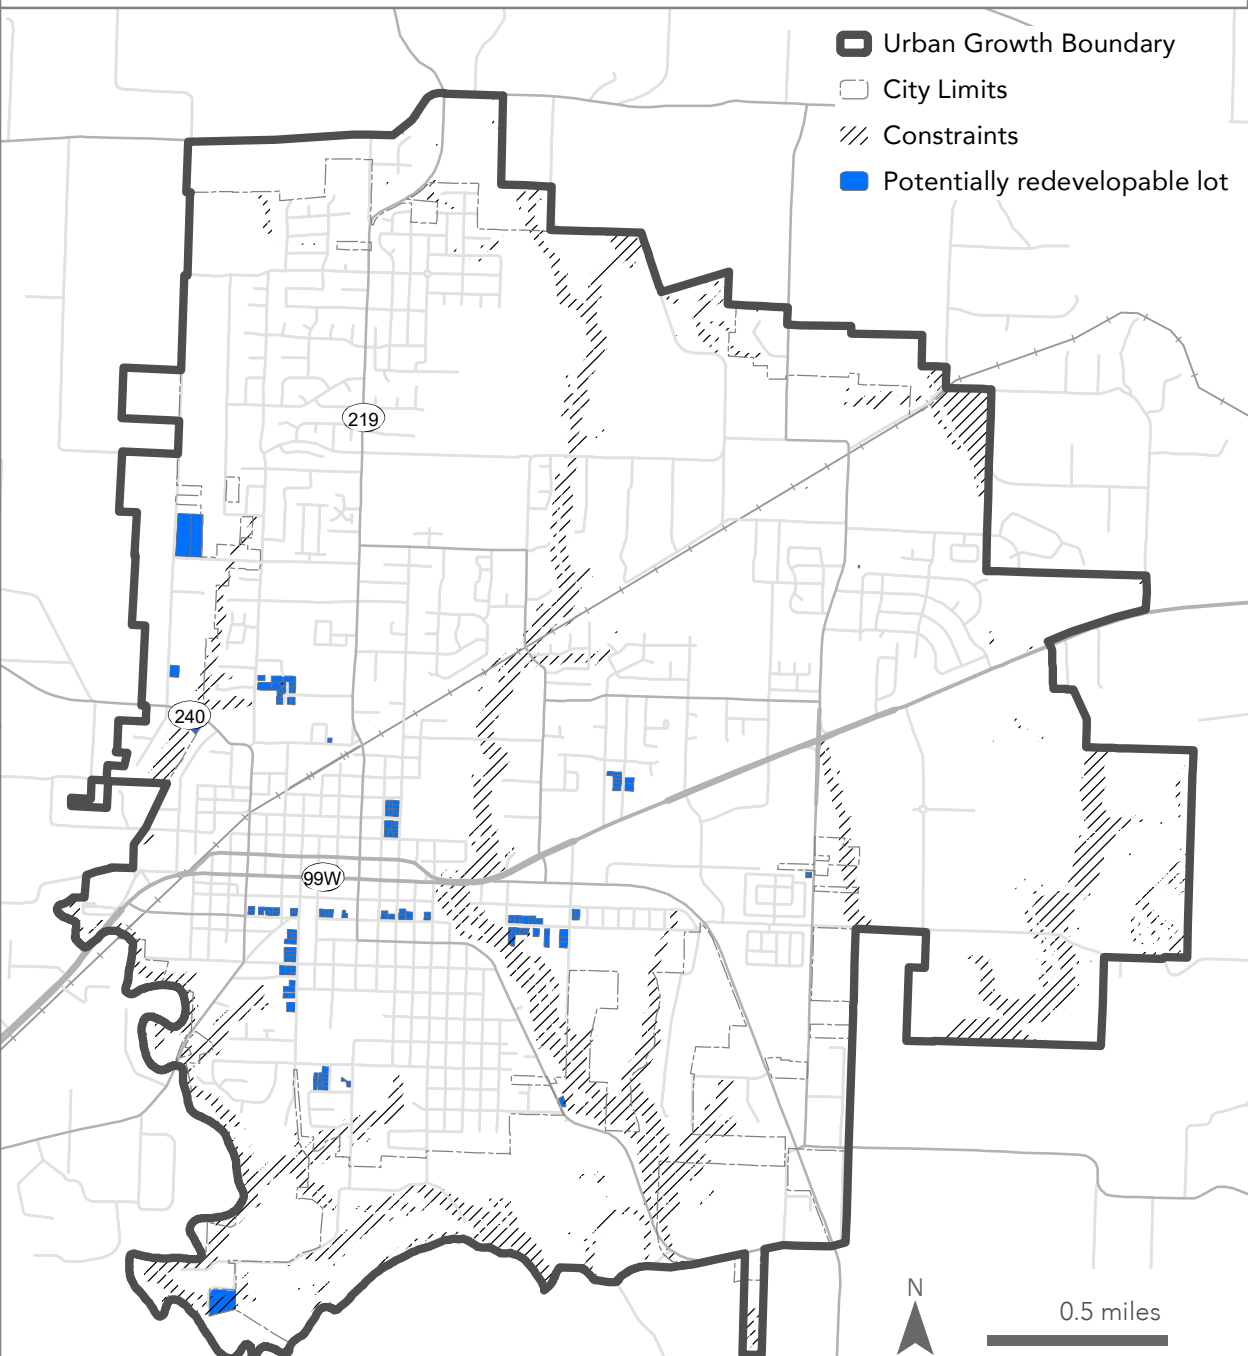

## Potentially Redevelopable Lots

**DRAFT**

0.5 miles

As of date: March 12, 2019  
Source: ECONorthwest; Yamhill County