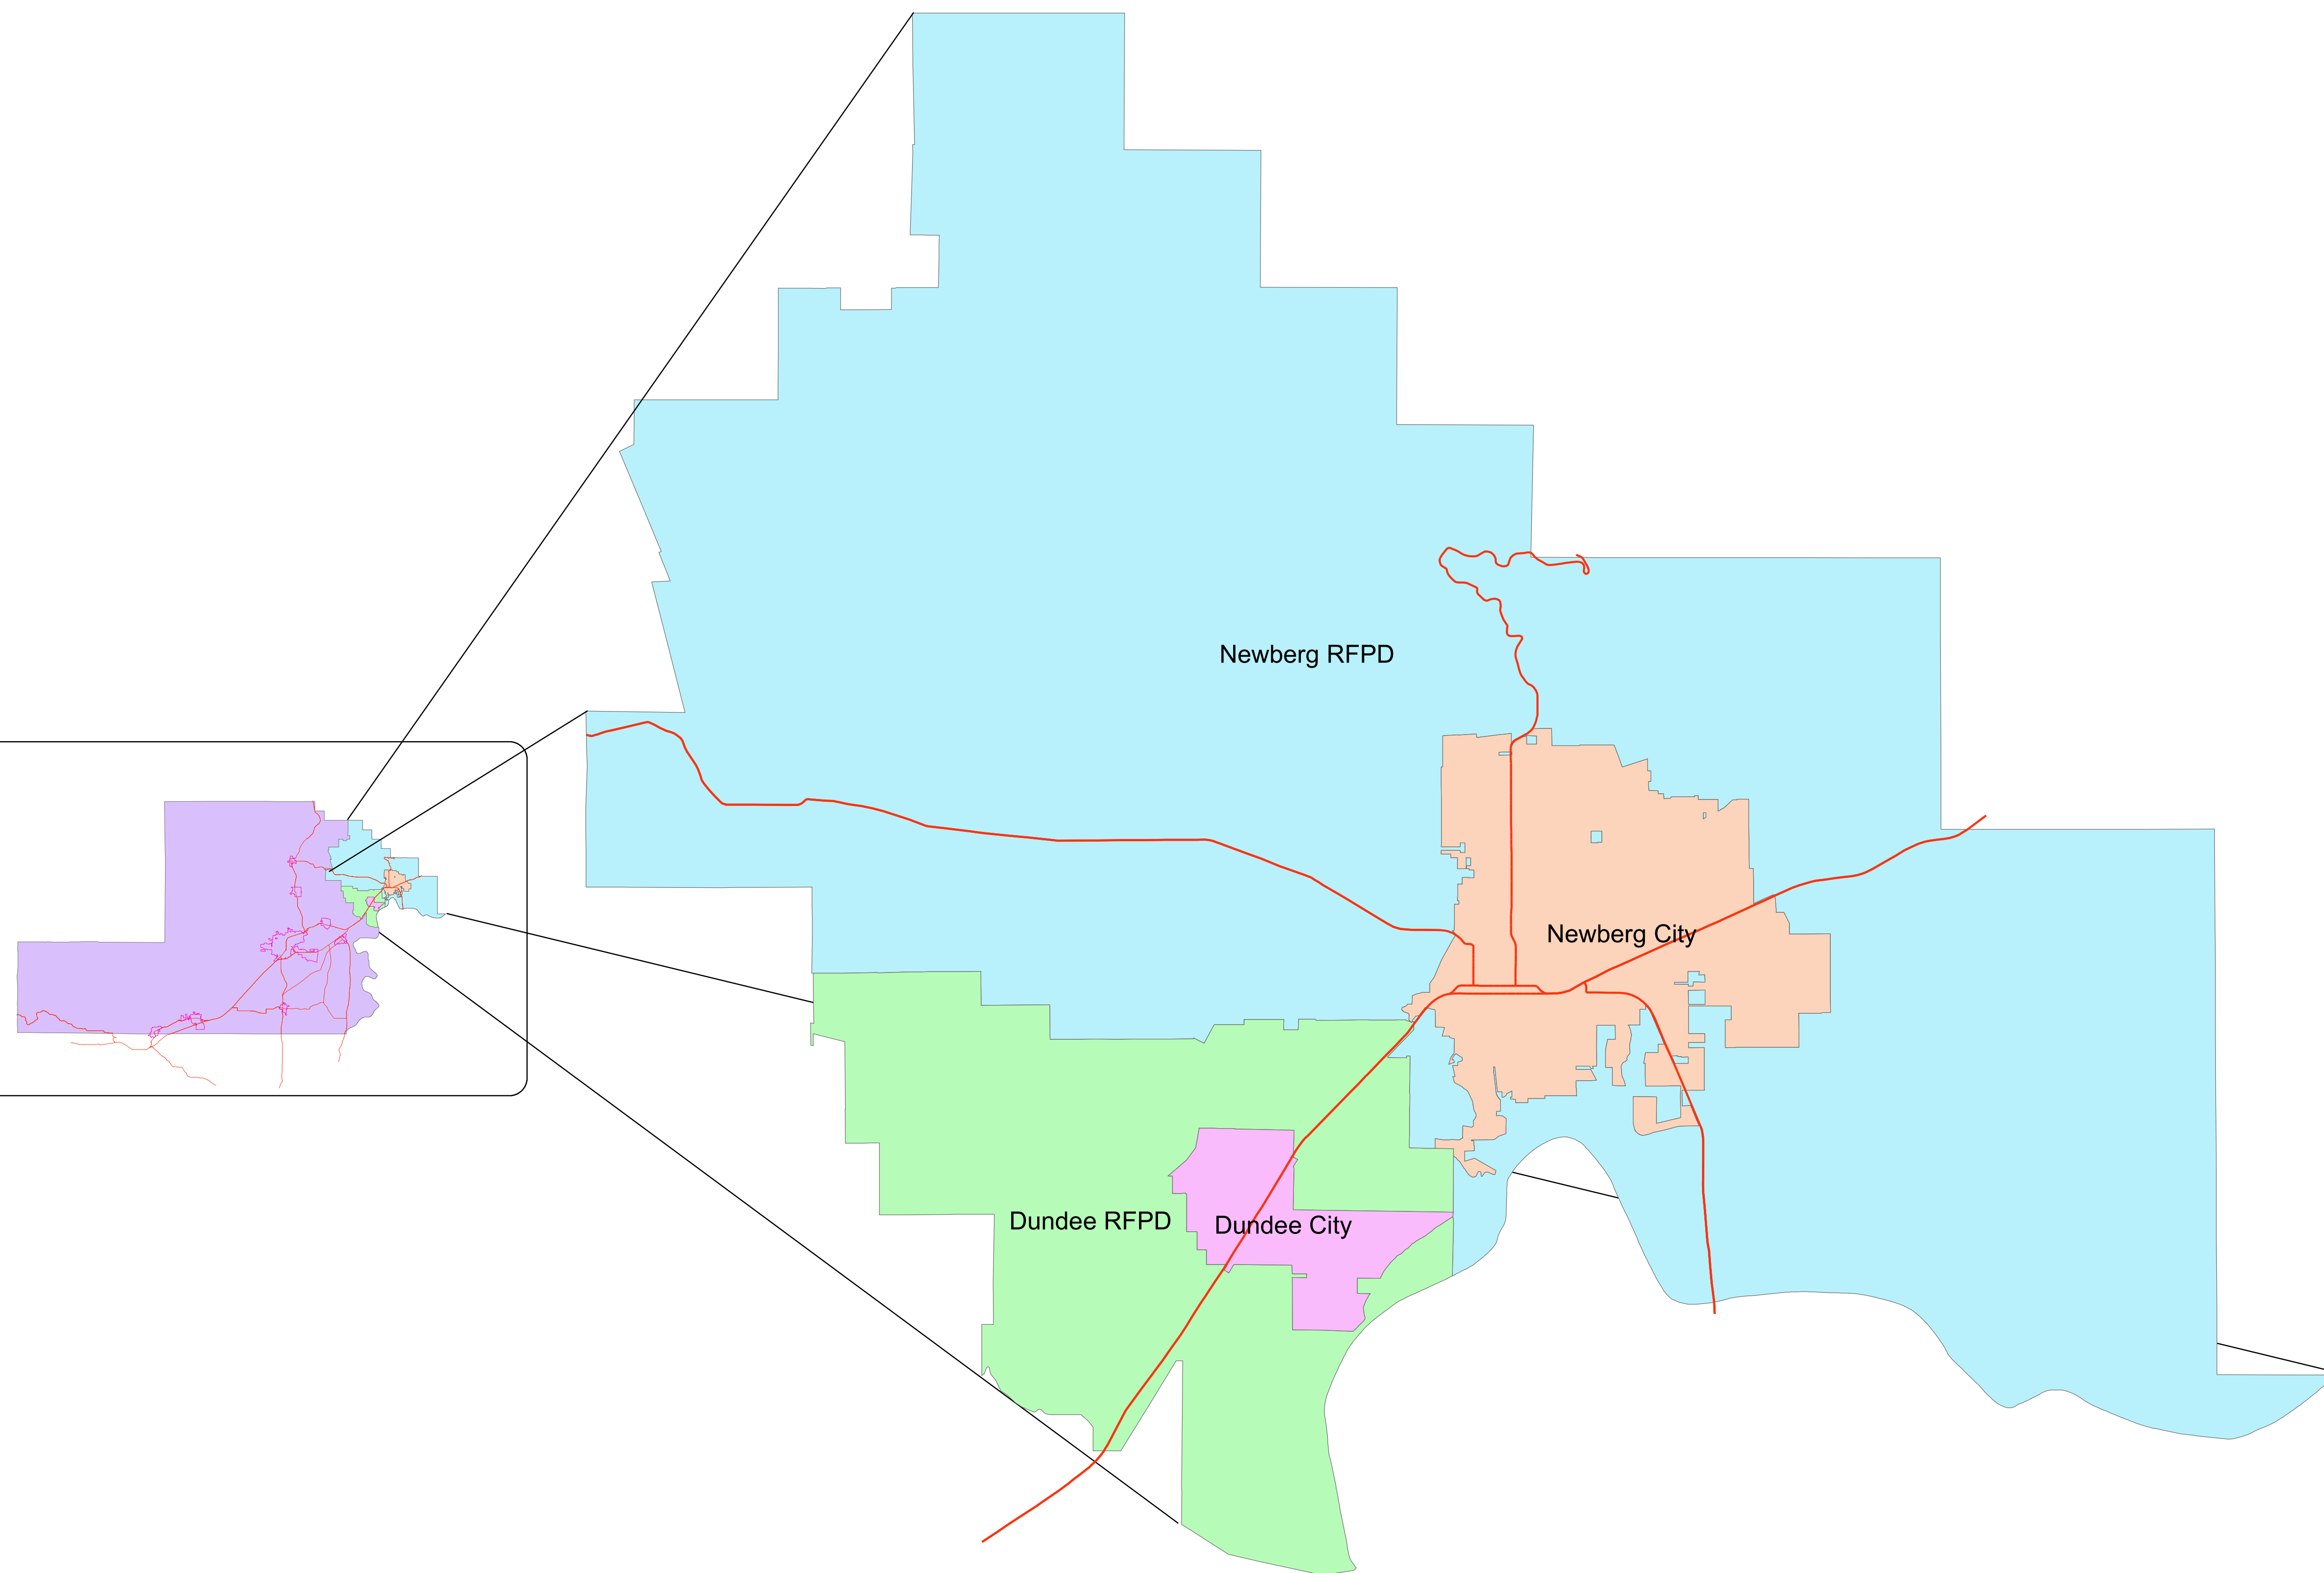

# Newberg - Dundee Fire Districts

## Legend

— State Highways

### Fire Districts

- Dundee City
- Dundee RFPD
- Newberg City
- Newberg RFPD
- City Boundary
- county

Map prepared for  
**Mary Newell,**  
**Newberg Communications**

August 11, 2009

Prepared by  
Yamhill County GIS, jpc  
R:\Cities\Newberg\Mary Newell\Fire District Map.mxd