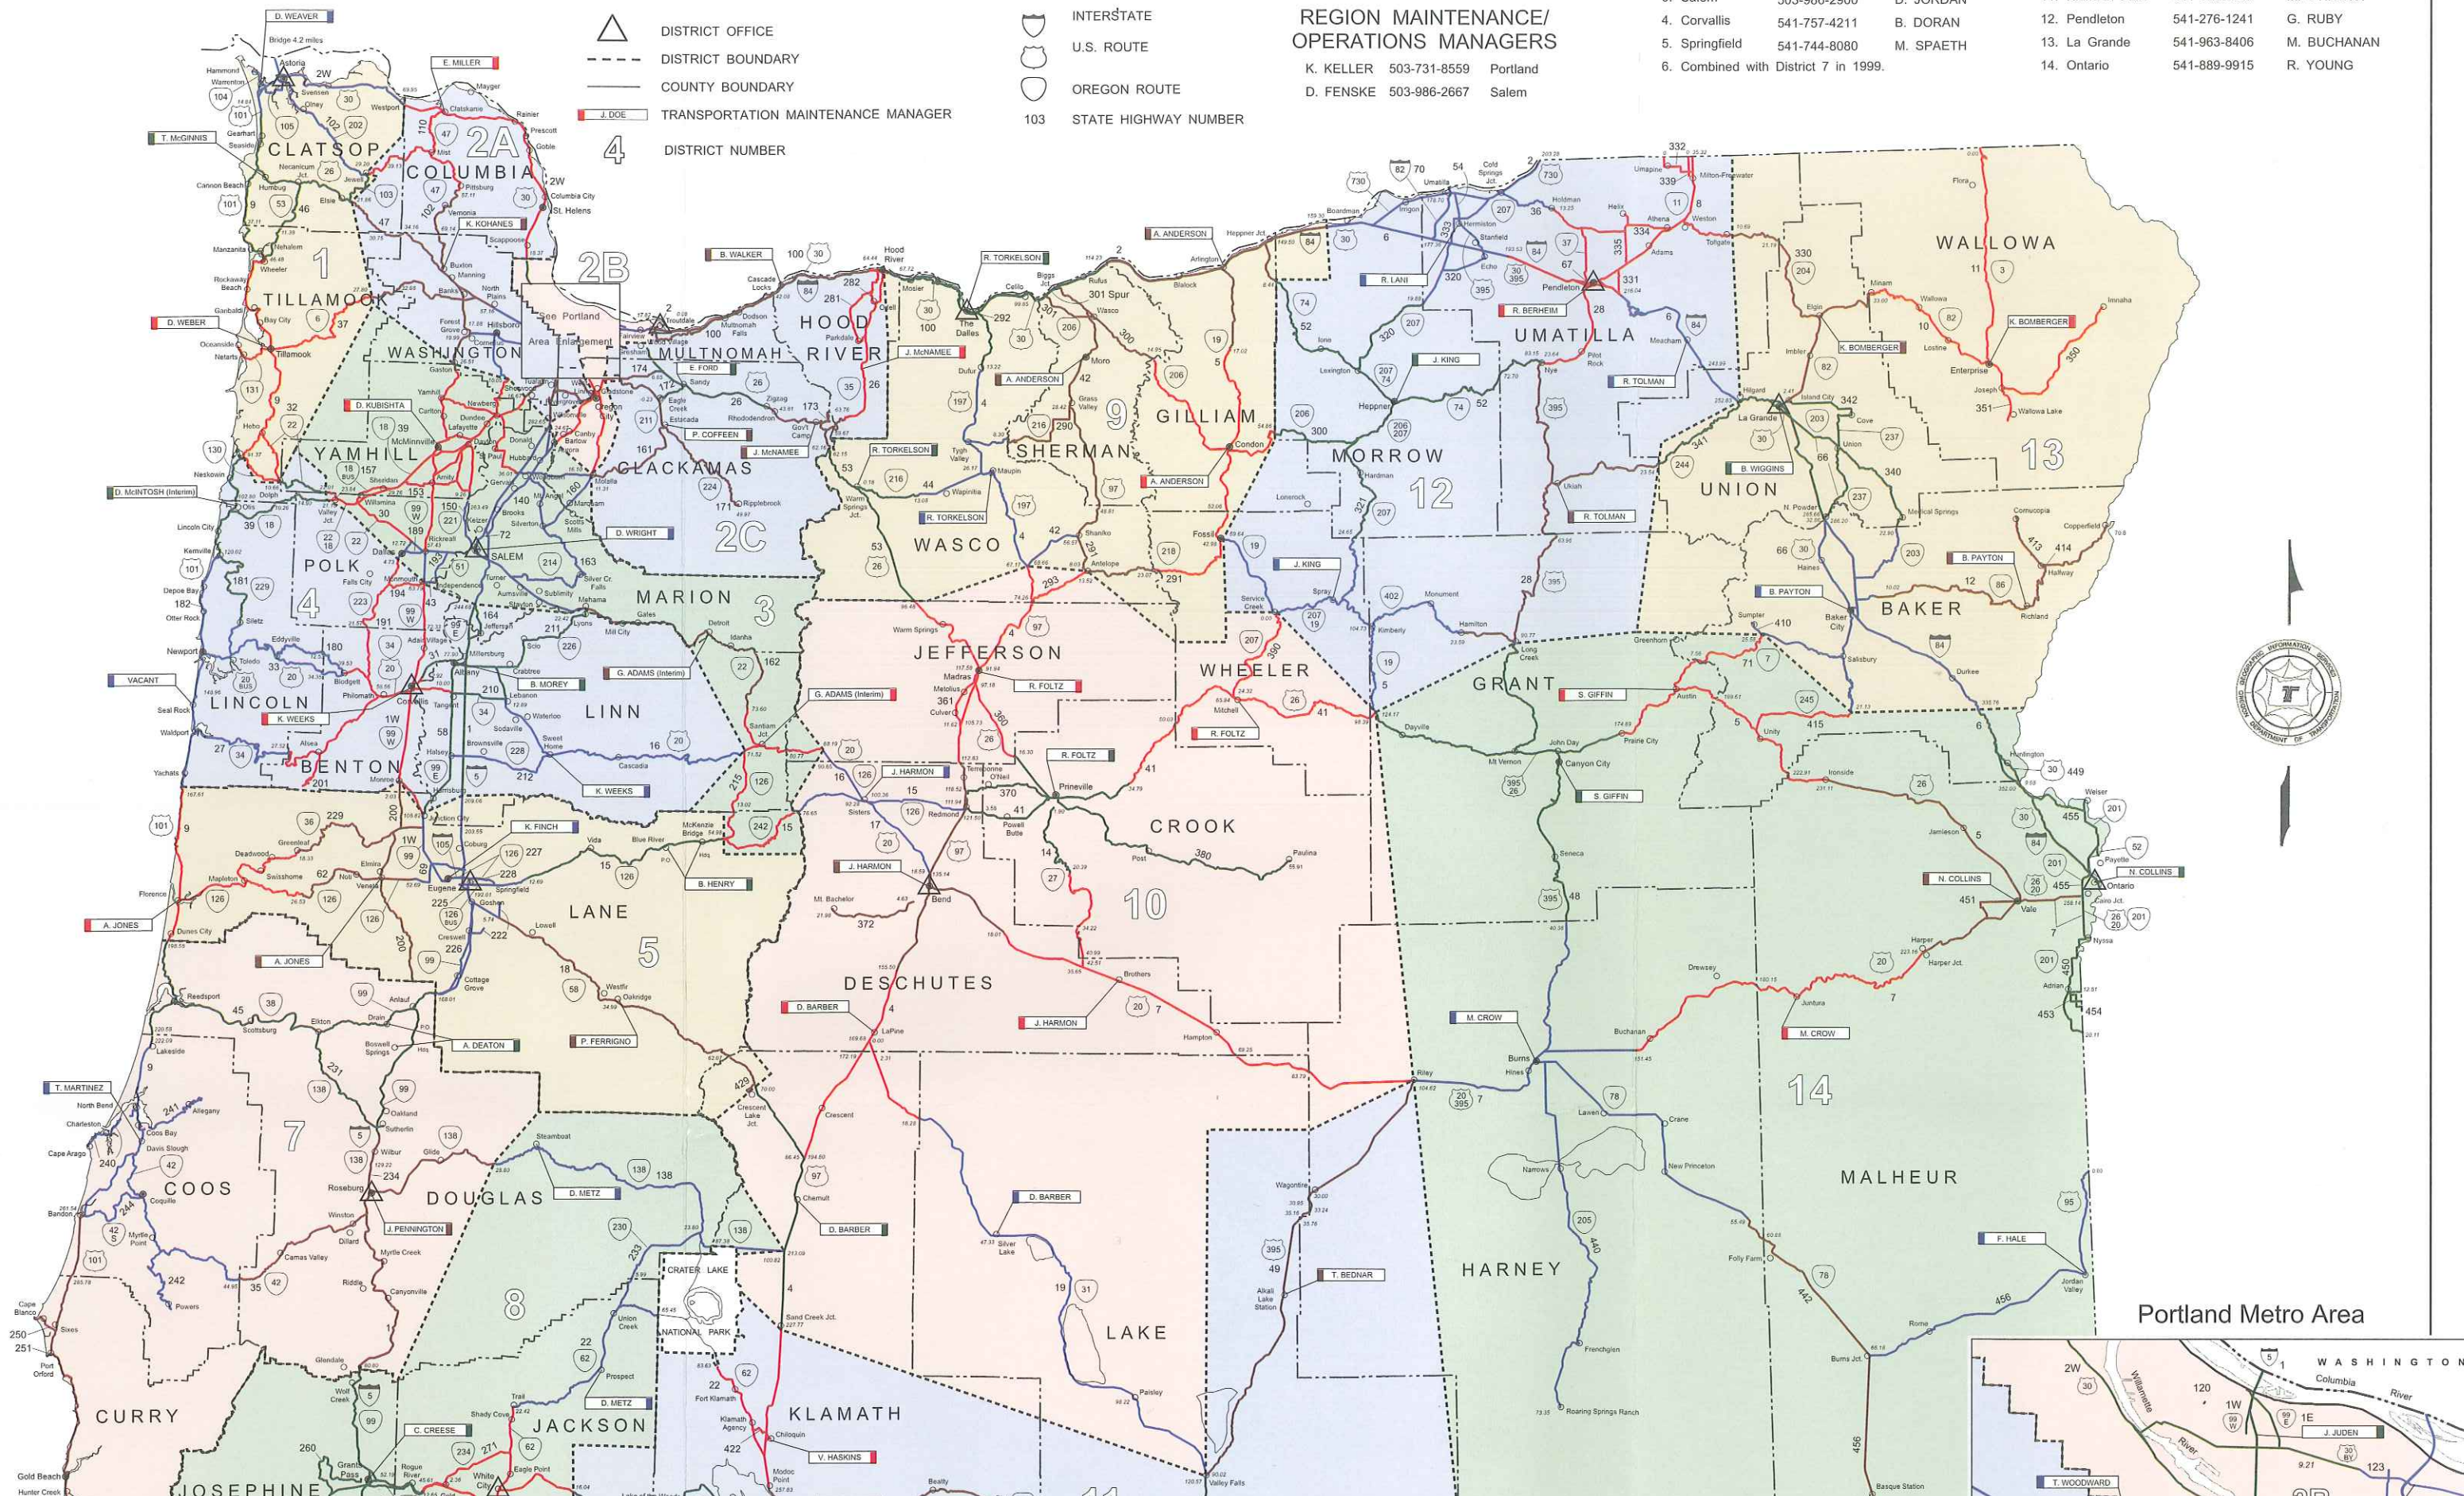

# OREGON DEPARTMENT OF TRANSPORTATION MAINTENANCE DISTRICT MAP

SEPTEMBER 2009

## REGION MAINTENANCE/ OPERATIONS MANAGERS

K. KELLER 503-731-8559 Portland  
D. FENSKE 503-986-2667 Salem

- DISTRICT OFFICE
- DISTRICT BOUNDARY
- COUNTY BOUNDARY
- TRANSPORTATION MAINTENANCE MANAGER
- DISTRICT NUMBER
- INTERSTATE
- U.S. ROUTE
- OREGON ROUTE
- STATE HIGHWAY NUMBER

Portland Metro Area