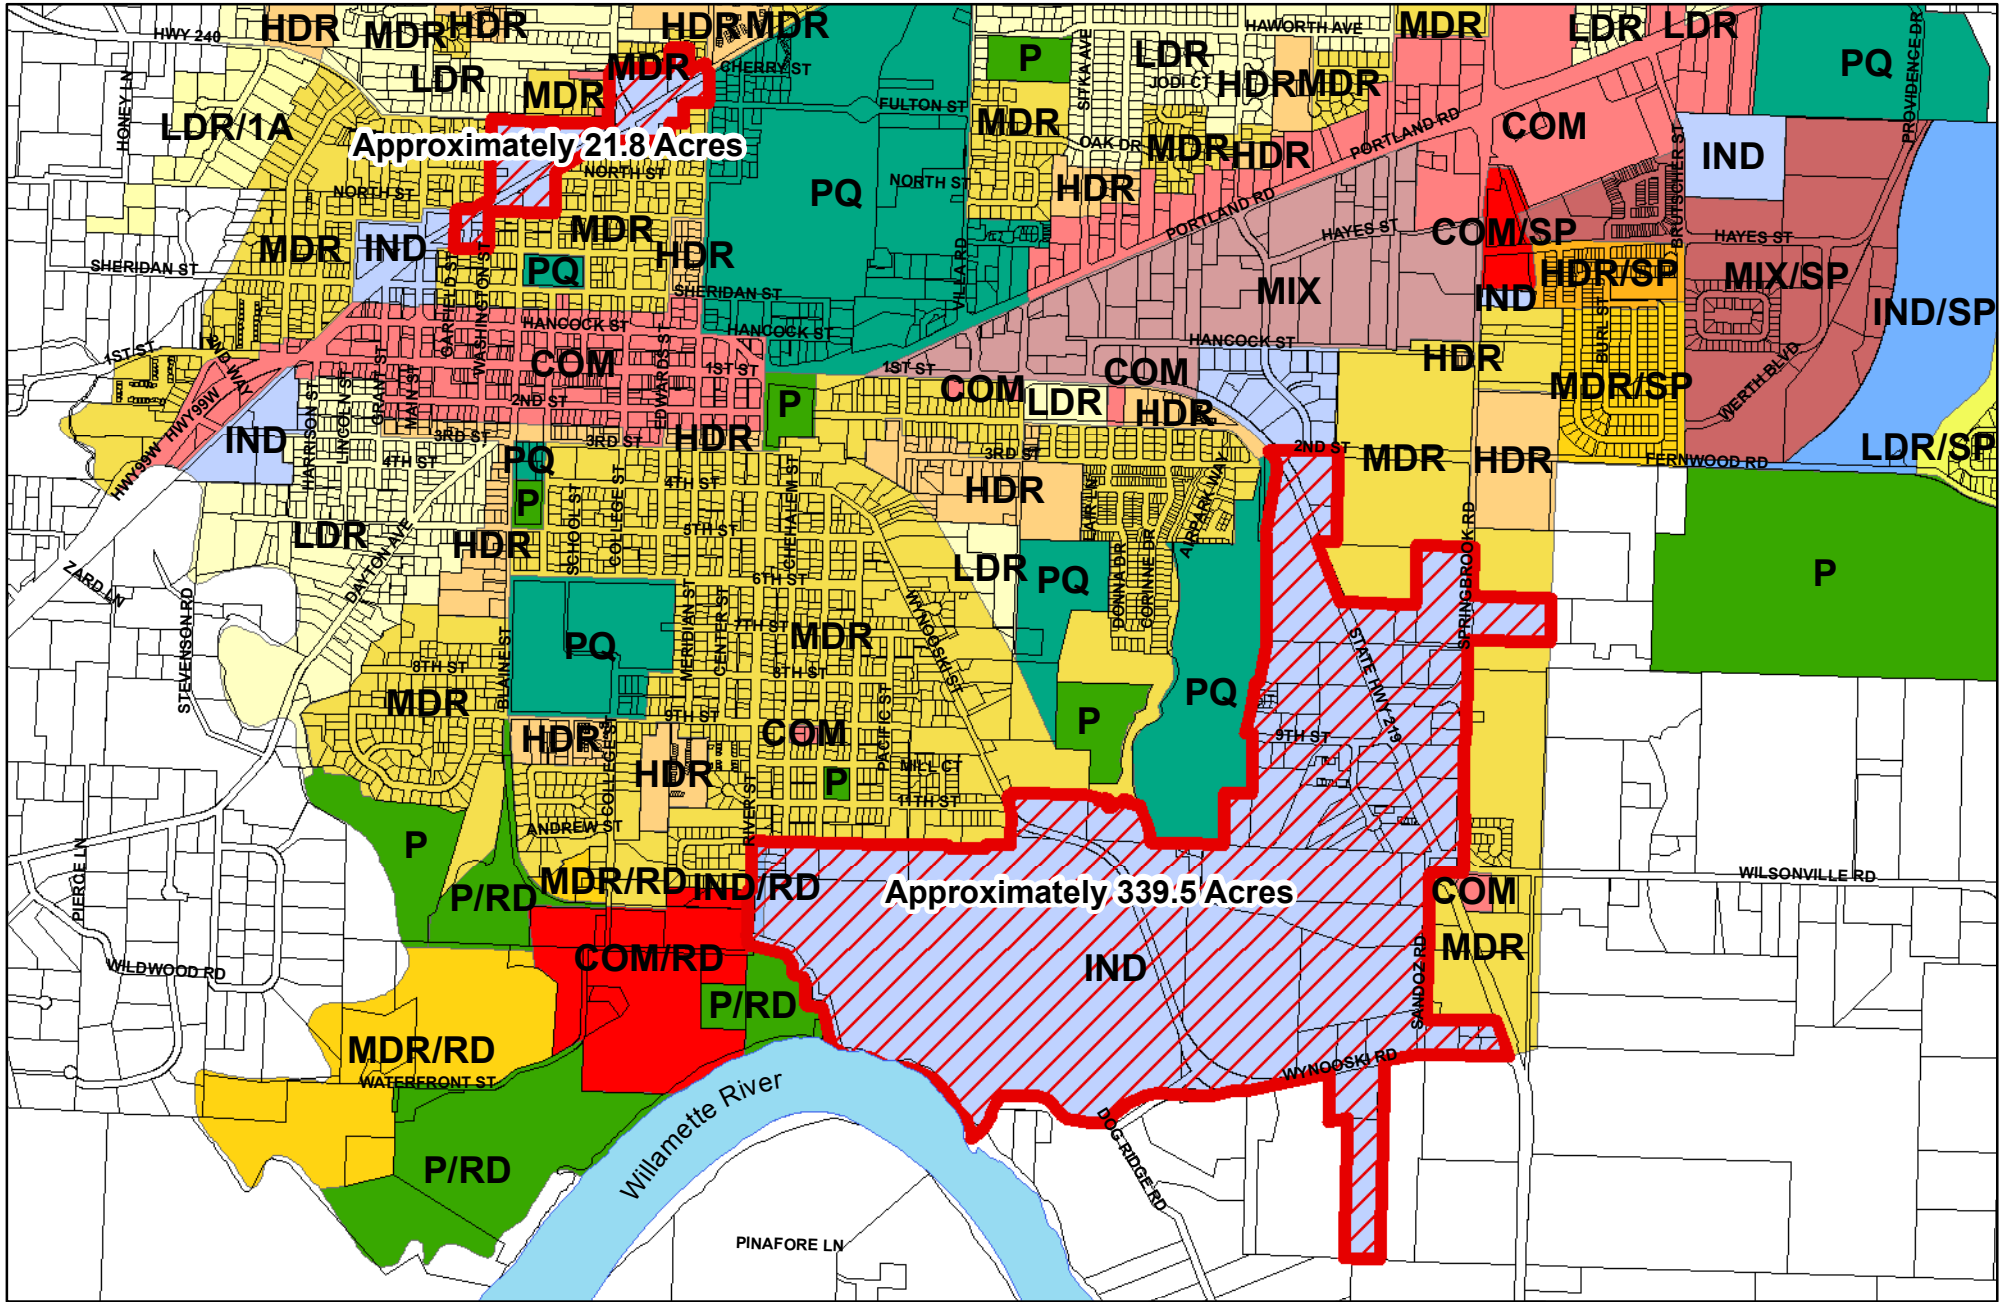

Newberg Enterprise Zone Boundaries

1,500 Feet

 Newberg Enterprise Zone Boundaries