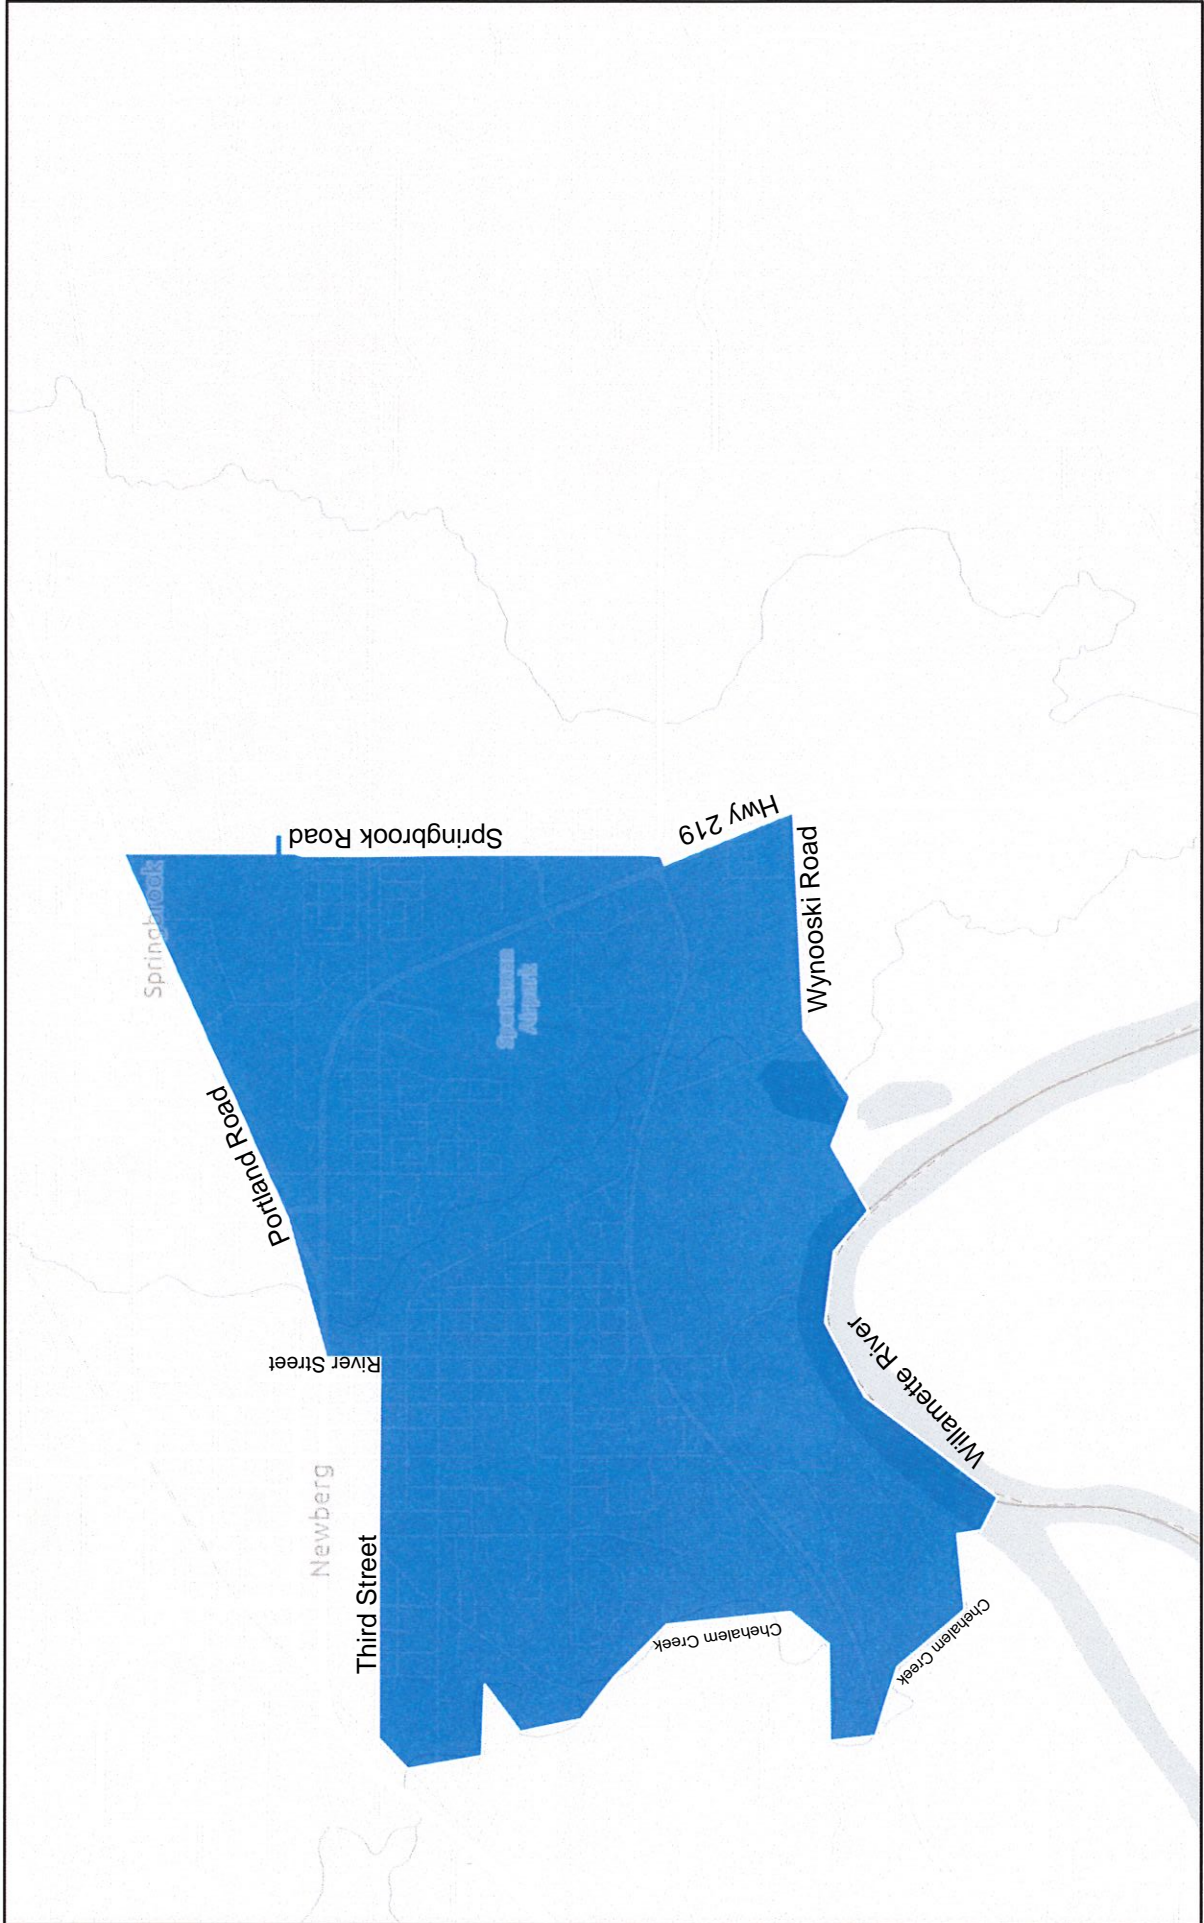

# Oregon Opportunity Zones - Newberg

11/28/2018, 3:40:47 PM

-  Opportunity Zones
-  Counties

1:36,112  
0 0.2 0.4 0.7 0.8 mi  
0 0.35 0.7 1.4 km